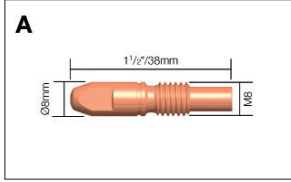

Stock Code	Description	Tip Recess	Bore	Model
C XP2002-16L	Conical Nozzle	6.5mm/1/4"	16mm/5/8"	XP8 200A/300A
XP2002-19L	Cylindrical Nozzle	6.5mm/1/4"	19mm/3/4"	XP8 200A/300A

Stock Code	Description	Tip Recess	Bore	Model
D XP3002-13	Tapered Nozzle	3mm/1/8"	13mm/1/2"	XP8 300A-450W
XP3002-16	Conical Nozzle	3mm/1/8"	16mm/5/8"	XP8 300A-450W
XP3002-19	Cylindrical Nozzle	3mm/1/8"	19mm/3/4"	XP8 300A-450W

## XP8 Contact Tips

Stock Code	Description	Wire Size	Material	Model
A XP2003-06	Contact Tip	0.6mm/.023"	CuCrZr	200A/300A/320W
XP2003-08	Contact Tip	0.8mm/.030"	CuCrZr	200A/300A/320W
XP2003-09	Contact Tip	0.9mm/.035"	CuCrZr	200A/300A/320W
XP2003-10	Contact Tip	1.0mm/.040"	CuCrZr	200A/300A/320W
XP2003-12	Contact Tip	1.2mm/.045"	CuCrZr	200A/300A/320W
XP2003-13	Contact Tip	1.3mm/.052"	CuCrZr	200A/300A/320W
XP2003-14	Contact Tip	1.4mm/.055"	CuCrZr	200A/300A/320W
XP2003-10A	Contact Tip Al	1.0mm/.040"	CuCrZr	200A/300A/320W
XP2003-12A	Contact Tip Al	1.2mm/.045"	CuCrZr	200A/300A/320W

Stock Code	Description	Wire Size	Material	Model
B XP3003-08	Contact Tip	0.8mm/.030"	CuCrZr	300A-450W
XP3003-09	Contact Tip	0.9mm/.035"	CuCrZr	300A-450W
XP3003-10	Contact Tip	1.0mm/.040"	CuCrZr	300A-450W
XP3003-12	Contact Tip	1.2mm/.045"	CuCrZr	300A-450W
XP3003-13	Contact Tip	1.3mm/.052"	CuCrZr	300A-450W
XP3003-14	Contact Tip	1.4mm/.055"	CuCrZr	300A-450W
XP3003-16	Contact Tip	1.6mm/1/16"	CuCrZr	300A-450W
XP3003-18	Contact Tip	1.8mm/.071"	CuCrZr	300A-450W
XP3003-20	Contact Tip	2.0mm/5/64"	CuCrZr	300A-450W
XP3003-24	Contact Tip	2.4mm/3/32"	CuCrZr	300A-450W
XP3003-10A	Contact Tip Al	1.0mm/.040"	CuCrZr	300A-450W
XP3003-12A	Contact Tip Al	1.2mm/.045"	CuCrZr	300A-450W