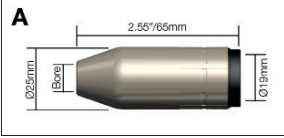

## XP8 Nozzles

Stock Code	Description	Tip Recess	Bore	Model
A XP2002-10	Tapered Nozzle	Flush	10mm/3/8"	XP8 200A/300A

Stock Code	Description	Tip Recess	Bore	Model
B XP2002-13	Tapered Nozzle	2.4mm/3/32"	13mm/1/2"	XP8 200A/300A
XP2002-16	Conical Nozzle	2.4mm/3/32"	16mm/5/8"	XP8 200A/300A
XP2002-19	Cylindrical Nozzle	2.4mm/3/32"	19mm/3/4"	XP8 200A/300A

Stock Code	Description	Tip Recess	Bore	Model
C XP2002-16L	Conical Nozzle	6.5mm/1/4"	16mm/5/8"	XP8 200A/300A
XP2002-19L	Cylindrical Nozzle	6.5mm/1/4"	19mm/3/4"	XP8 200A/300A

Stock Code	Description	Tip Recess	Bore	Model
D XP3002-13	Tapered Nozzle	3mm/1/8"	13mm/1/2"	XP8 300A-450W
XP3002-16	Conical Nozzle	3mm/1/8"	16mm/5/8"	XP8 300A-450W
XP3002-19	Cylindrical Nozzle	3mm/1/8"	19mm/3/4"	XP8 300A-450W

## XP8 Contact Tips

Stock Code	Description	Wire Size	Material	Model
A XP2003-06	Contact Tip	0.6mm/.023"	CuCrZr	200A/300A/320W
XP2003-08	Contact Tip	0.8mm/.030"	CuCrZr	200A/300A/320W
XP2003-09	Contact Tip	0.9mm/.035"	CuCrZr	200A/300A/320W
XP2003-10	Contact Tip	1.0mm/.040"	CuCrZr	200A/300A/320W
XP2003-12	Contact Tip	1.2mm/.045"	CuCrZr	200A/300A/320W
XP2003-13	Contact Tip	1.3mm/.052"	CuCrZr	200A/300A/320W
XP2003-14	Contact Tip	1.4mm/.055"	CuCrZr	200A/300A/320W
XP2003-10A	Contact Tip Al	1.0mm/.040"	CuCrZr	200A/300A/320W
XP2003-12A	Contact Tip Al	1.2mm/.045"	CuCrZr	200A/300A/320W