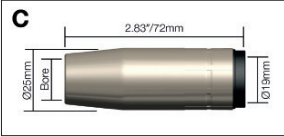

## XP8 Nozzles

Stock Code	Description	Tip Recess	Bore	Model
A XP2002-10	Tapered Nozzle	Flush	10mm/3/8"	XP8 200A/300A

Stock Code	Description	Tip Recess	Bore	Model
B XP2002-13	Tapered Nozzle	2.4mm/3/32"	13mm/1/2"	XP8 200A/300A
XP2002-16	Conical Nozzle	2.4mm/3/32"	16mm/5/8"	XP8 200A/300A
XP2002-19	Cylindrical Nozzle	2.4mm/3/32"	19mm/3/4"	XP8 200A/300A

Stock Code	Description	Tip Recess	Bore	Model
C XP2002-16L	Conical Nozzle	6.5mm/1/4"	16mm/5/8"	XP8 200A/300A
XP2002-19L	Cylindrical Nozzle	6.5mm/1/4"	19mm/3/4"	XP8 200A/300A

Stock Code	Description	Tip Recess	Bore	Model
D XP3002-13	Tapered Nozzle	3mm/1/8"	13mm/1/2"	XP8 300A-450W
XP3002-16	Conical Nozzle	3mm/1/8"	16mm/5/8"	XP8 300A-450W
XP3002-19	Cylindrical Nozzle	3mm/1/8"	19mm/3/4"	XP8 300A-450W

## XP8 Contact Tips

Stock Code	Description	Wire Size	Material	Model
A XP2003-06	Contact Tip	0.6mm/.023"	CuCrZr	200A/300A/320W
XP2003-08	Contact Tip	0.8mm/.030"	CuCrZr	200A/300A/320W
XP2003-09	Contact Tip	0.9mm/.035"	CuCrZr	200A/300A/320W
XP2003-10	Contact Tip	1.0mm/.040"	CuCrZr	200A/300A/320W
XP2003-12	Contact Tip	1.2mm/.045"	CuCrZr	200A/300A/320W
XP2003-13	Contact Tip	1.3mm/.052"	CuCrZr	200A/300A/320W
XP2003-14	Contact Tip	1.4mm/.055"	CuCrZr	200A/300A/320W
XP2003-10A	Contact Tip Al	1.0mm/.040"	CuCrZr	200A/300A/320W
XP2003-12A	Contact Tip Al	1.2mm/.045"	CuCrZr	200A/300A/320W