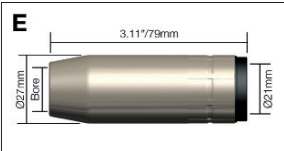

## XP8 Nozzles

Stock Code	Description	Tip Recess	Bore	Model
A XP2002-10	Tapered Nozzle	Flush	10mm/3/8"	XP8 200A/300A

Stock Code	Description	Tip Recess	Bore	Model
B XP2002-13	Tapered Nozzle	2.4mm/3/32"	13mm/1/2"	XP8 200A/300A
XP2002-16	Conical Nozzle	2.4mm/3/32"	16mm/5/8"	XP8 200A/300A
XP2002-19	Cylindrical Nozzle	2.4mm/3/32"	19mm/3/4"	XP8 200A/300A

Stock Code	Description	Tip Recess	Bore	Model
C XP2002-16L	Conical Nozzle	6.5mm/1/4"	16mm/5/8"	XP8 200A/300A
XP2002-19L	Cylindrical Nozzle	6.5mm/1/4"	19mm/3/4"	XP8 200A/300A

Stock Code	Description	Tip Recess	Bore	Model
D XP3002-13	Tapered Nozzle	3mm/1/8"	13mm/1/2"	XP8 300A-450W
XP3002-16	Conical Nozzle	3mm/1/8"	16mm/5/8"	XP8 300A-450W
XP3002-19	Cylindrical Nozzle	3mm/1/8"	19mm/3/4"	XP8 300A-450W

## XP8 Contact Tips

Stock Code	Description	Wire Size	Material	Model
A XP2003-06	Contact Tip	0.6mm/.023"	CuCrZr	200A/300A/320W
XP2003-08	Contact Tip	0.8mm/.030"	CuCrZr	200A/300A/320W
XP2003-09	Contact Tip	0.9mm/.035"	CuCrZr	200A/300A/320W
XP2003-10	Contact Tip	1.0mm/.040"	CuCrZr	200A/300A/320W
XP2003-12	Contact Tip	1.2mm/.045"	CuCrZr	200A/300A/320W
XP2003-13	Contact Tip	1.3mm/.052"	CuCrZr	200A/300A/320W
XP2003-14	Contact Tip	1.4mm/.055"	CuCrZr	200A/300A/320W
XP2003-10A	Contact Tip Al	1.0mm/.040"	CuCrZr	200A/300A/320W
XP2003-12A	Contact Tip Al	1.2mm/.045"	CuCrZr	200A/300A/320W