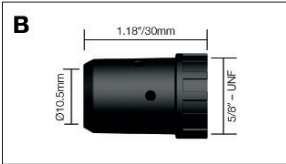

Stock Code	Description	Head	Model
B	XP3004B	Moulded Diffuser	M10	XP8 350A/400A/450W
		Supplied With Ceramic Insert