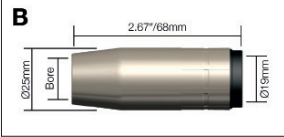

## XP8 Nozzles

Stock Code	Description	Tip Recess	Bore	Model
A XP2002-10	Tapered Nozzle	Flush	10mm/3/8"	XP8 200A/300A

Stock Code	Description	Tip Recess	Bore	Model
B XP2002-13	Tapered Nozzle	2.4mm/3/32"	13mm/1/2"	XP8 200A/300A
XP2002-16	Conical Nozzle	2.4mm/3/32"	16mm/5/8"	XP8 200A/300A
XP2002-19	Cylindrical Nozzle	2.4mm/3/32"	19mm/3/4"	XP8 200A/300A

Stock Code	Description	Tip Recess	Bore	Model
C XP2002-16L	Conical Nozzle	6.5mm/1/4"	16mm/5/8"	XP8 200A/300A
XP2002-19L	Cylindrical Nozzle	6.5mm/1/4"	19mm/3/4"	XP8 200A/300A

Stock Code	Description	Tip Recess	Bore	Model
D XP3002-13	Tapered Nozzle	3mm/1/8"	13mm/1/2"	XP8 300A-450W
XP3002-16	Conical Nozzle	3mm/1/8"	16mm/5/8"	XP8 300A-450W
XP3002-19	Cylindrical Nozzle	3mm/1/8"	19mm/3/4"	XP8 300A-450W

## XP8 Contact Tips

Stock Code	Description	Wire Size	Material	Model
A XP2003-06	Contact Tip	0.6mm/.023"	CuCrZr	200A/300A/320W
XP2003-08	Contact Tip	0.8mm/.030"	CuCrZr	200A/300A/320W
XP2003-09	Contact Tip	0.9mm/.035"	CuCrZr	200A/300A/320W
XP2003-10	Contact Tip	1.0mm/.040"	CuCrZr	200A/300A/320W
XP2003-12	Contact Tip	1.2mm/.045"	CuCrZr	200A/300A/320W
XP2003-13	Contact Tip	1.3mm/.052"	CuCrZr	200A/300A/320W
XP2003-14	Contact Tip	1.4mm/.055"	CuCrZr	200A/300A/320W
XP2003-10A	Contact Tip Al	1.0mm/.040"	CuCrZr	200A/300A/320W
XP2003-12A	Contact Tip Al	1.2mm/.045"	CuCrZr	200A/300A/320W