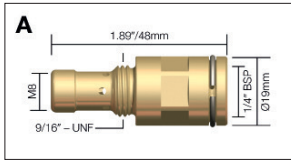

XP8 Head Assemblies

Stock Code	Description	Tip Thread	Model
A XP2005	Head Assembly	M8	XP8 200A/300A/320W