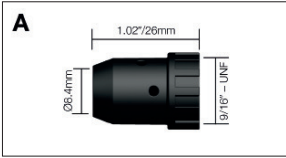

XP8 Diffusers

XP8

	Stock Code	Description	Head	Model
A	XP2004B	Plastic Diffuser	M8	XP8 200A/300A
	XP2004C	Ceramic Diffuser	M8	XP8 200A/300A/320W