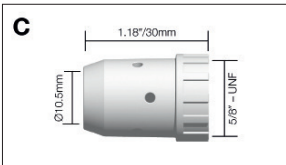

## XP8 Head Assemblies

Stock Code	Description	Tip Thread	Model
A XP2005	Head Assembly	M8	XP8 200A/300A/320W

Stock Code	Description	Tip Thread	Model
B XP3005	Head Assembly	M10	XP8 200A/300A/320W

Stock Code	Description	Tip Thread	Model
C XP3505	Head Assembly	M10	XP8 350A/400A/450W

**XP8 Diffusers**

XP8

	<b>Stock Code</b>	<b>Description</b>	<b>Head</b>	<b>Model</b>
<b>A</b>	XP2004B	Plastic Diffuser	M8	XP8 200A/300A
	XP2004C	Ceramic Diffuser	M8	XP8 200A/300A/320W

	<b>Stock Code</b>	<b>Description</b>	<b>Head</b>	<b>Model</b>
<b>B</b>	XP3004B	Moulded Diffuser	M10	XP8 350A/400A/450W
		Supplied With Ceramic Insert		