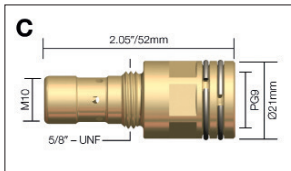

## XP8 Contact Tips

Stock Code	Description	Wire Size	Material	Model
A XP2003-06	Contact Tip	0.6mm/.023"	CuCrZr	200A/300A/320W
XP2003-08	Contact Tip	0.8mm/.030"	CuCrZr	200A/300A/320W
XP2003-09	Contact Tip	0.9mm/.035"	CuCrZr	200A/300A/320W
XP2003-10	Contact Tip	1.0mm/.040"	CuCrZr	200A/300A/320W
XP2003-12	Contact Tip	1.2mm/.045"	CuCrZr	200A/300A/320W
XP2003-13	Contact Tip	1.3mm/.052"	CuCrZr	200A/300A/320W
XP2003-14	Contact Tip	1.4mm/.055"	CuCrZr	200A/300A/320W
XP2003-10A	Contact Tip Al	1.0mm/.040"	CuCrZr	200A/300A/320W
XP2003-12A	Contact Tip Al	1.2mm/.045"	CuCrZr	200A/300A/320W

Stock Code	Description	Wire Size	Material	Model
B XP3003-08	Contact Tip	0.8mm/.030"	CuCrZr	300A-450W
XP3003-09	Contact Tip	0.9mm/.035"	CuCrZr	300A-450W
XP3003-10	Contact Tip	1.0mm/.040"	CuCrZr	300A-450W
XP3003-12	Contact Tip	1.2mm/.045"	CuCrZr	300A-450W
XP3003-13	Contact Tip	1.3mm/.052"	CuCrZr	300A-450W
XP3003-14	Contact Tip	1.4mm/.055"	CuCrZr	300A-450W
XP3003-16	Contact Tip	1.6mm/1/16"	CuCrZr	300A-450W
XP3003-18	Contact Tip	1.8mm/.071"	CuCrZr	300A-450W
XP3003-20	Contact Tip	2.0mm/5/64"	CuCrZr	300A-450W
XP3003-24	Contact Tip	2.4mm/3/32"	CuCrZr	300A-450W
XP3003-10A	Contact Tip Al	1.0mm/.040"	CuCrZr	300A-450W
XP3003-12A	Contact Tip Al	1.2mm/.045"	CuCrZr	300A-450W

## XP8 Head Assemblies

Stock Code	Description	Tip Thread	Model
A XP2005	Head Assembly	M8	XP8 200A/300A/320W

Stock Code	Description	Tip Thread	Model
B XP3005	Head Assembly	M10	XP8 200A/300A/320W

Stock Code	Description	Tip Thread	Model
C XP3505	Head Assembly	M10	XP8 350A/400A/450W