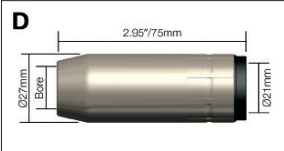

## XP8 Nozzles

Stock Code	Description	Tip Recess	Bore	Model
A XP2002-10	Tapered Nozzle	Flush	10mm/3/8"	XP8 200A/300A

Stock Code	Description	Tip Recess	Bore	Model
B XP2002-13	Tapered Nozzle	2.4mm/3/32"	13mm/1/2"	XP8 200A/300A
XP2002-16	Conical Nozzle	2.4mm/3/32"	16mm/5/8"	XP8 200A/300A
XP2002-19	Cylindrical Nozzle	2.4mm/3/32"	19mm/3/4"	XP8 200A/300A

Stock Code	Description	Tip Recess	Bore	Model
C XP2002-16L	Conical Nozzle	6.5mm/1/4"	16mm/5/8"	XP8 200A/300A
XP2002-19L	Cylindrical Nozzle	6.5mm/1/4"	19mm/3/4"	XP8 200A/300A

Stock Code	Description	Tip Recess	Bore	Model
D XP3002-13	Tapered Nozzle	3mm/1/8"	13mm/1/2"	XP8 300A-450W
XP3002-16	Conical Nozzle	3mm/1/8"	16mm/5/8"	XP8 300A-450W
XP3002-19	Cylindrical Nozzle	3mm/1/8"	19mm/3/4"	XP8 300A-450W

## XP8 Contact Tips

Stock Code	Description	Wire Size	Material	Model
A XP2003-06	Contact Tip	0.6mm/.023"	CuCrZr	200A/300A/320W
XP2003-08	Contact Tip	0.8mm/.030"	CuCrZr	200A/300A/320W
XP2003-09	Contact Tip	0.9mm/.035"	CuCrZr	200A/300A/320W
XP2003-10	Contact Tip	1.0mm/.040"	CuCrZr	200A/300A/320W
XP2003-12	Contact Tip	1.2mm/.045"	CuCrZr	200A/300A/320W
XP2003-13	Contact Tip	1.3mm/.052"	CuCrZr	200A/300A/320W
XP2003-14	Contact Tip	1.4mm/.055"	CuCrZr	200A/300A/320W
XP2003-10A	Contact Tip Al	1.0mm/.040"	CuCrZr	200A/300A/320W
XP2003-12A	Contact Tip Al	1.2mm/.045"	CuCrZr	200A/300A/320W