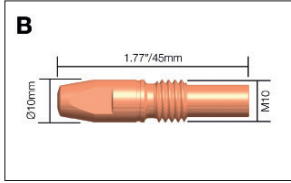

Stock Code	Description	Tip Recess	Bore	Model
C XP2002-16L	Conical Nozzle	6.5mm/1/4"	16mm/5/8"	XP8 200A/300A
XP2002-19L	Cylindrical Nozzle	6.5mm/1/4"	19mm/3/4"	XP8 200A/300A

Stock Code	Description	Tip Recess	Bore	Model
D XP3002-13	Tapered Nozzle	3mm/1/8"	13mm/1/2"	XP8 300A-450W
XP3002-16	Conical Nozzle	3mm/1/8"	16mm/5/8"	XP8 300A-450W
XP3002-19	Cylindrical Nozzle	3mm/1/8"	19mm/3/4"	XP8 300A-450W

Stock Code	Description	Tip Recess	Bore	Model
E XP3002-16L	Conical Nozzle	6.5mm/1/4"	16mm/5/8"	XP8 300A-450W
XP3002-19L	Cylindrical Nozzle	6.5mm/1/4"	19mm/3/4"	XP8 300A-450W

## XP8 Contact Tips

Stock Code	Description	Wire Size	Material	Model
A XP2003-06	Contact Tip	0.6mm/.023"	CuCrZr	200A/300A/320W
XP2003-08	Contact Tip	0.8mm/.030"	CuCrZr	200A/300A/320W
XP2003-09	Contact Tip	0.9mm/.035"	CuCrZr	200A/300A/320W
XP2003-10	Contact Tip	1.0mm/.040"	CuCrZr	200A/300A/320W
XP2003-12	Contact Tip	1.2mm/.045"	CuCrZr	200A/300A/320W
XP2003-13	Contact Tip	1.3mm/.052"	CuCrZr	200A/300A/320W
XP2003-14	Contact Tip	1.4mm/.055"	CuCrZr	200A/300A/320W
XP2003-10A	Contact Tip Al	1.0mm/.040"	CuCrZr	200A/300A/320W
XP2003-12A	Contact Tip Al	1.2mm/.045"	CuCrZr	200A/300A/320W

Stock Code	Description	Wire Size	Material	Model
B XP3003-08	Contact Tip	0.8mm/.030"	CuCrZr	300A-450W
XP3003-09	Contact Tip	0.9mm/.035"	CuCrZr	300A-450W
XP3003-10	Contact Tip	1.0mm/.040"	CuCrZr	300A-450W
XP3003-12	Contact Tip	1.2mm/.045"	CuCrZr	300A-450W
XP3003-13	Contact Tip	1.3mm/.052"	CuCrZr	300A-450W
XP3003-14	Contact Tip	1.4mm/.055"	CuCrZr	300A-450W
XP3003-16	Contact Tip	1.6mm/1/16"	CuCrZr	300A-450W
XP3003-18	Contact Tip	1.8mm/.071"	CuCrZr	300A-450W
XP3003-20	Contact Tip	2.0mm/5/64"	CuCrZr	300A-450W
XP3003-24	Contact Tip	2.4mm/3/32"	CuCrZr	300A-450W
XP3003-10A	Contact Tip Al	1.0mm/.040"	CuCrZr	300A-450W
XP3003-12A	Contact Tip Al	1.2mm/.045"	CuCrZr	300A-450W