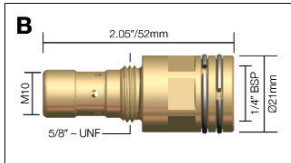

Stock Code	Description	Tip Thread	Model
B XP3005	Head Assembly	M10	XP8 200A/300A/320W